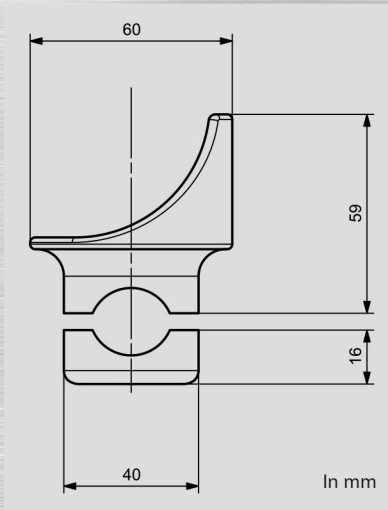

The ISIDORE Clean design

For conventional door handles on business premises, in public buildings, hotels, medical practices, individual dwellings, hospitals, schools, retirement homes, etc.

Types of compatible door handles

- **Round** : Ø min. 16 - max. 25
- **Square** : min. 13 mm - max. 16 mm side length
- **Rectangular** : min. 10 mm x 16 mm - max. 12 mm x 20 mm
- ▲ **Triangular** : min. 13 mm - max. 17 mm height
- **Specific** : contact us !

We'll advise you and study custom designs for you.

Optional on request

- Colors
- Surface treatments
- On-site installation
- Customization
  (trademark, logo branding, etc.)

Price	Quantity	Price (£ excl. tax)*
Solo	1	22,50 £
Door kit (2 x Solo)	1 to 10	42,50 £
	11 to 50	41,75 £
	51 to 150	39,75 £
	151 and more	On estimate
Options	On estimate	

*Plus shipping